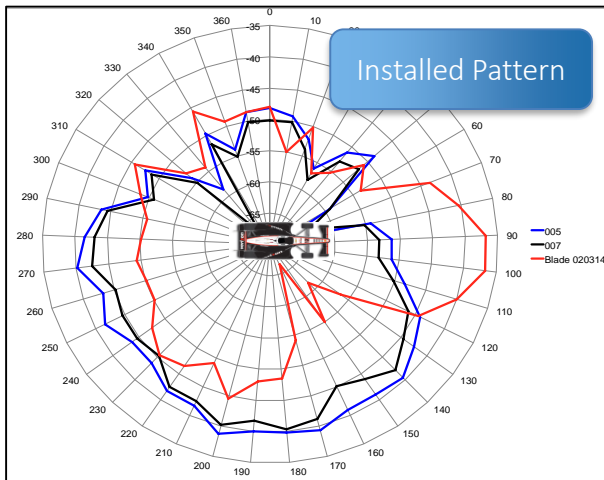

# Low Profile UHF Antenna

Extremely Low Profile UHF Voice & Data Communications Antenna  
For Conformal or Paint-Embedded Applications

Part Number	ANTA-I-2001-00
Frequency	Tunable UHF
Bandwidth	7 MHz Typical
VSWR	<3 : 1
Polarization	Linear
Dimensions	100 x 100 x 1.5 mm
RF Interface	SMA Female 50 Ω
Installation	Entrotech AEROPaint
Environment	0 to 50° C

## Features

- Application-tunable center frequency
- Extremely low-profile
- Embeddable in Entrotech AEROPaint paint applique system
- Track-tested and racing 2015-17 seasons